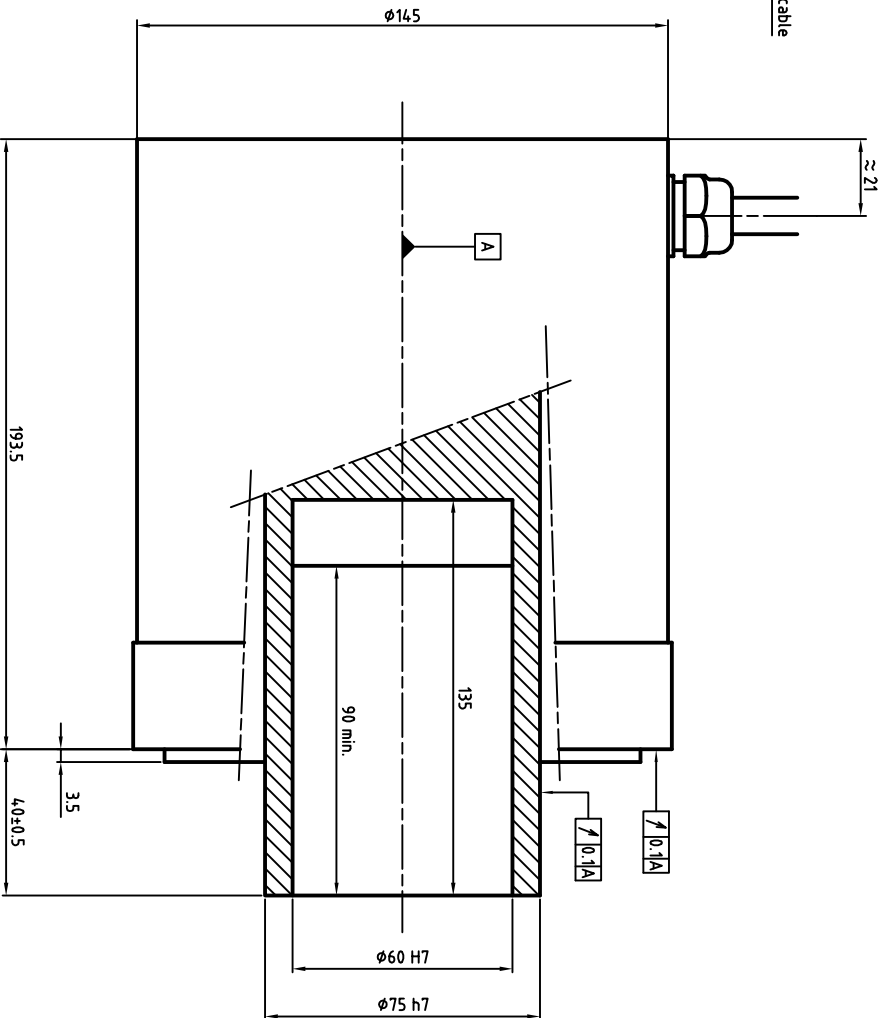

Power cable diameter and section depends on rated current
 U : Phase 1
 V : Phase 2
 W : Phase 3
 Green/Yellow : Ground

ENCODER SIGNAL COLORS

Wires colors	ERN1387	ERN1381	ECN1313	EON1325
White	A+	0V	Up	Up
Brown	A-	Up	0V	0V
Green	R+	A+	A+	A+
Yellow	R-	A-	A-	A-
Pink	D+	B-	B-	B-
Grey	D-	B+	B+	B+
Blue	C+	R+	DATA+	DATA+
Red	C-	R-	DATA-	DATA-
Black	Thermal	Thermal	CLOCK+	CLOCK+
Violet	Thermal	Thermal	CLOCK-	CLOCK-
Grey/Pink	B+	N/A	Thermal	Thermal
Red/Blue	B-	N/A	Thermal	Thermal
White/Green	0V	N/A	N/A	N/A
Brown/Green	Up	N/A	N/A	N/A