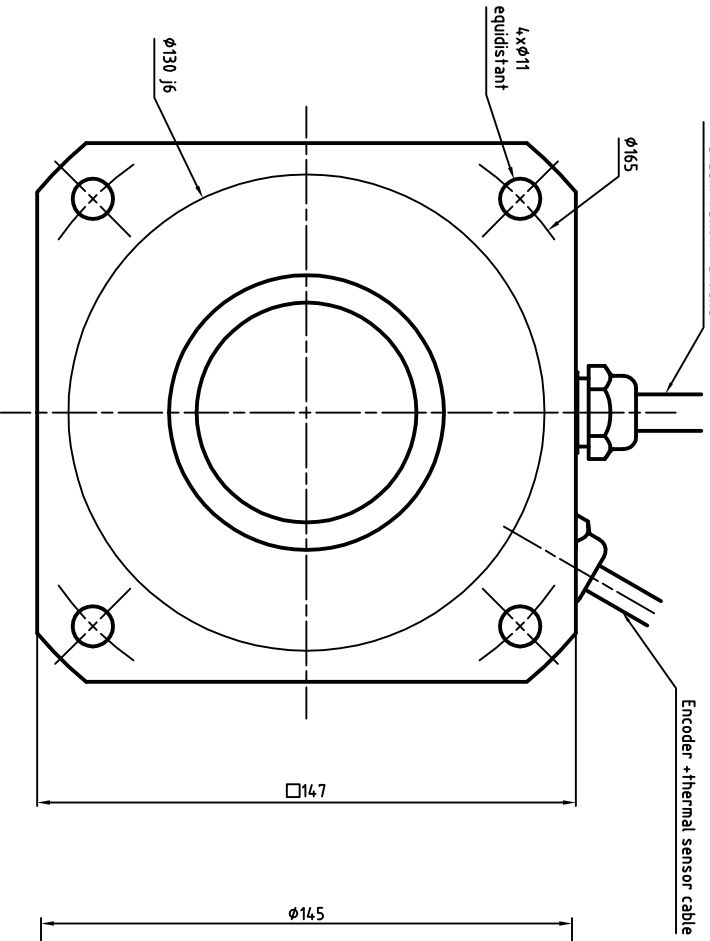

Power cable diameter and section depends on rated current
 U : Phase 1
 V : Phase 2
 W : Phase 3
 Green/Yellow : Ground

ENCODER SIGNAL COLORS

Wires colors	ERN1387	ERN1381	ECN1313	EON1325
White	A+	0V	Up	Up
Brown	A-	Up	0V	0V
Green	R+	A+	A+	A+
Yellow	R-	A-	A-	A-
Pink	D+	B-	B-	B-
Grey	D-	B+	B+	B+
Blue	C+	R+	DATA+	DATA+
Red	C-	R-	DATA-	DATA-
Black	Thermal	Thermal	CLOCK+	CLOCK+
Violet	Thermal	Thermal	CLOCK-	CLOCK-
Grey/Pink	B+	N/A	Thermal	Thermal
Red/Blue	B-	N/A	Thermal	Thermal
White/Green	0V	N/A	N/A	N/A
Brown/Green	Up	N/A	N/A	N/A